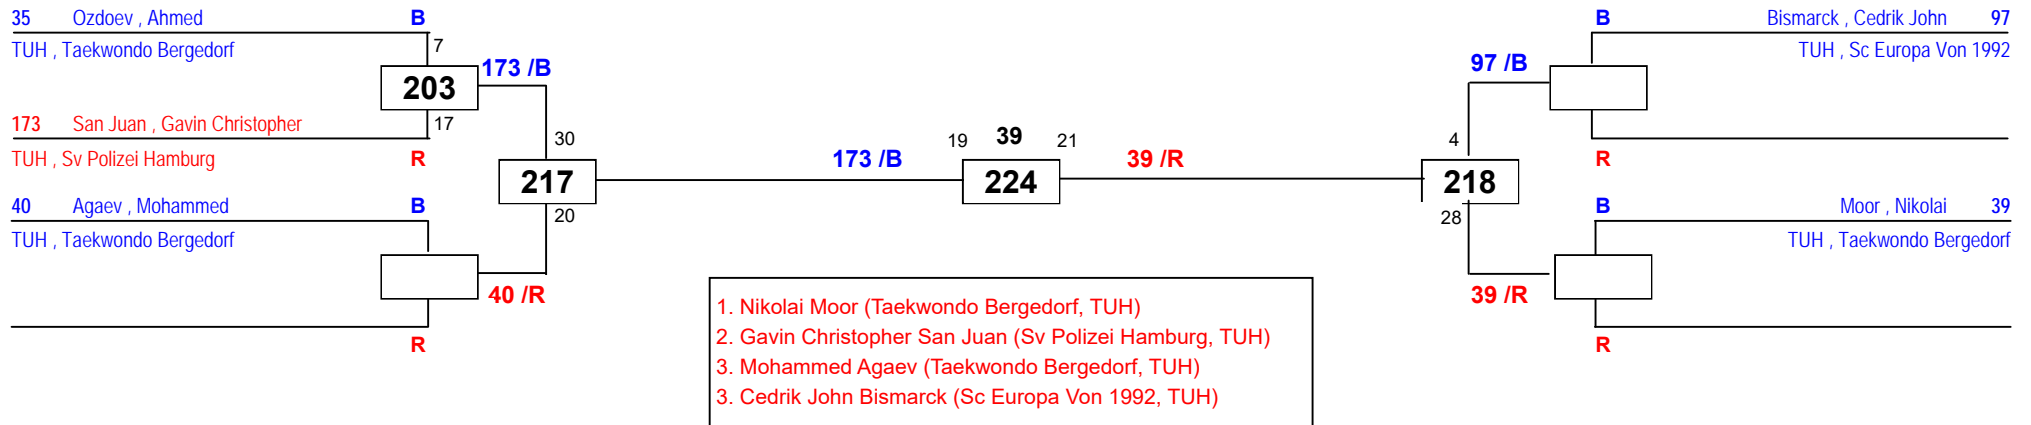

off. TVSH LEM Vollkontakt

am 18.05.2019

J Bm-49

Draw Sheet