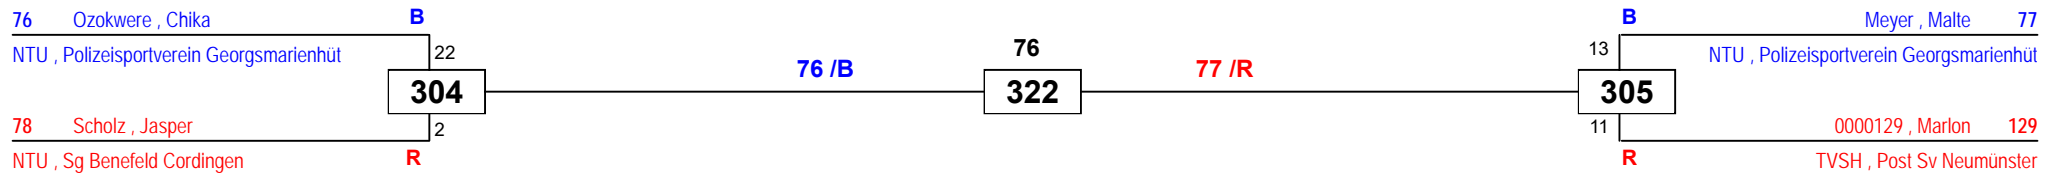

off. TVSH LEM Vollkontakt

am 18.05.2019

J Am-59

Draw Sheet

off. TVSH LEM Vollkontakt

am 18.05.2019

J Am-63

Draw Sheet