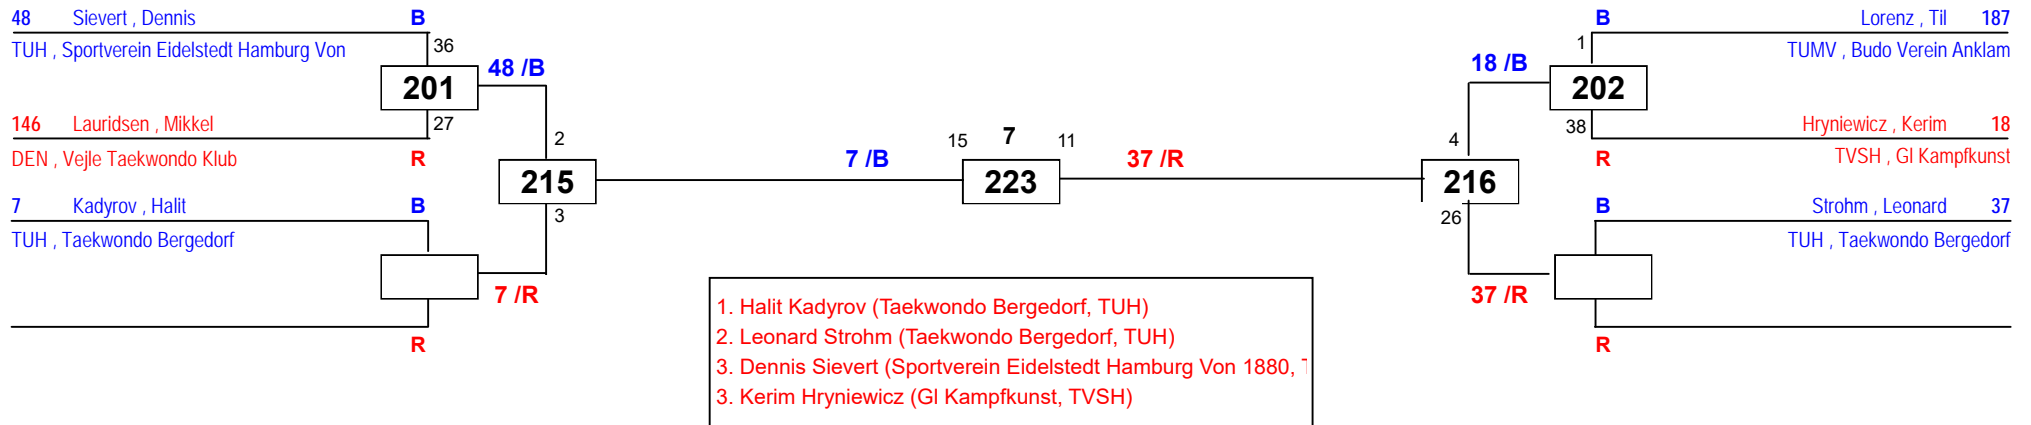

off. TVSH LEM Vollkontakt

am 18.05.2019

J Cm-39

Draw Sheet