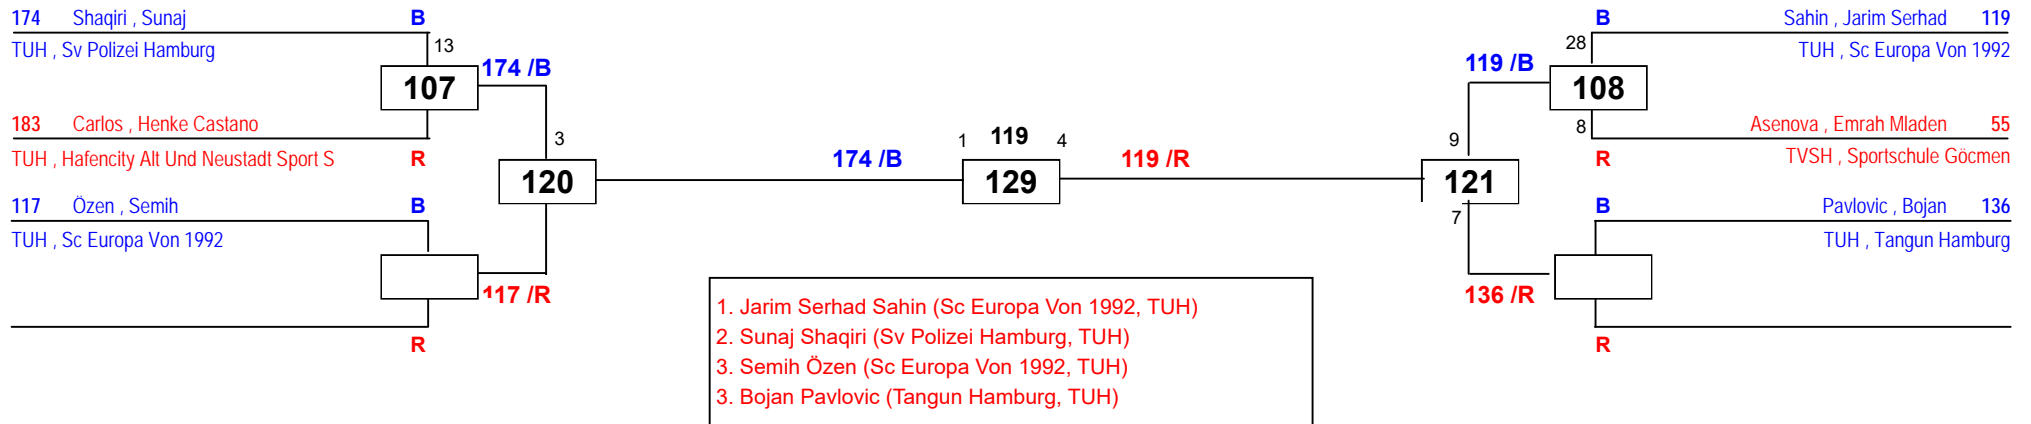

off. TVSH LEM Vollkontakt

am 18.05.2019

J Cm-32

Draw Sheet