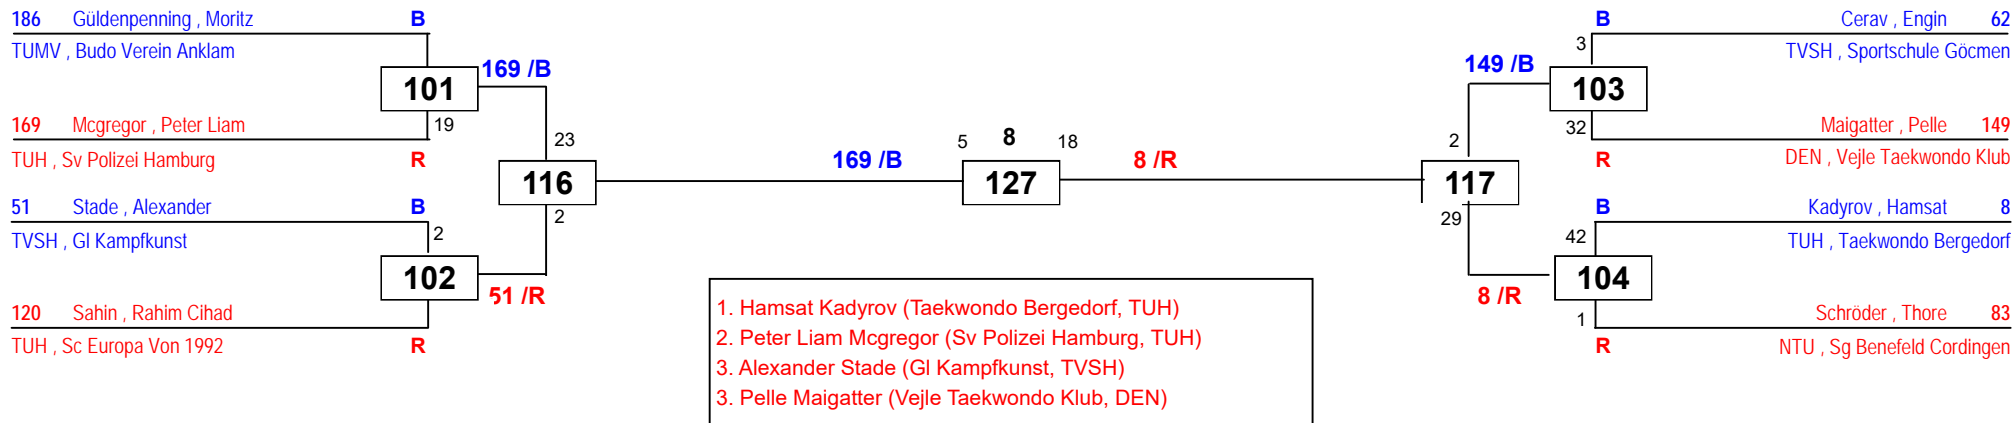

am 18.05.2019

J Cm-32

Draw Sheet

off. TVSH LEM Vollkontakt

am 18.05.2019

J Cm-35

Draw Sheet

off. TVSH LEM Vollkontakt