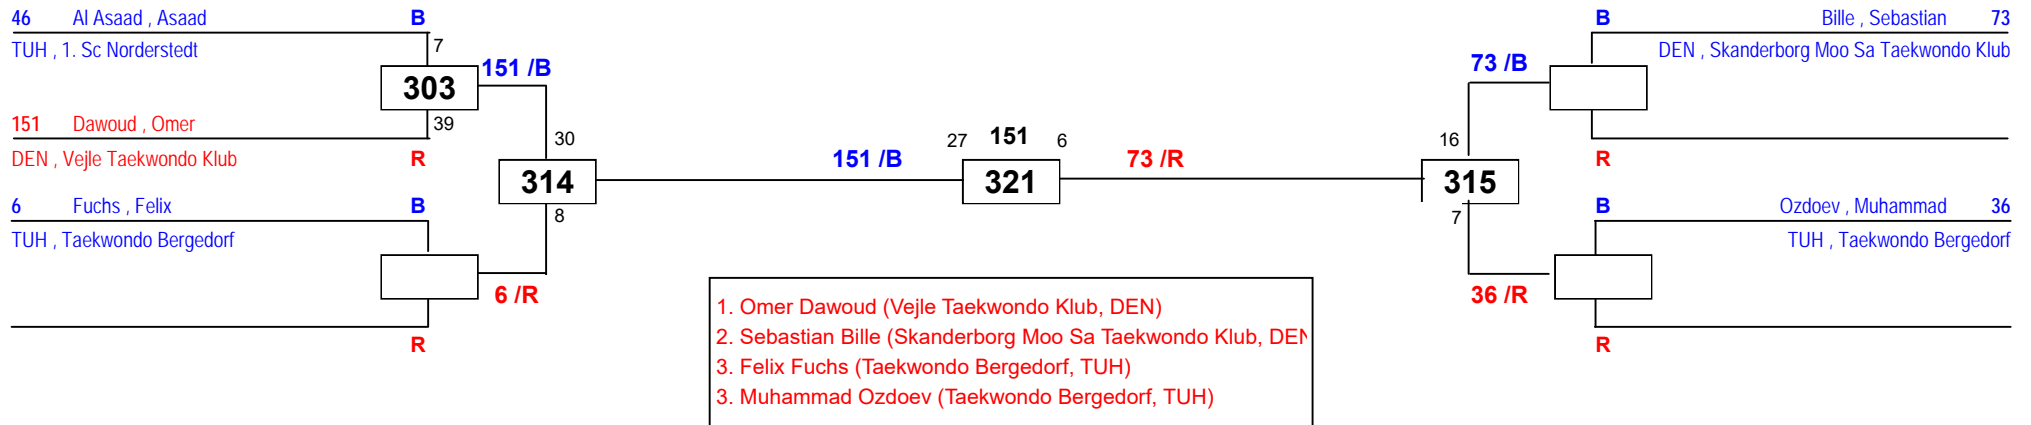

off. TVSH LEM Vollkontakt

am 18.05.2019

J Am-59

Draw Sheet