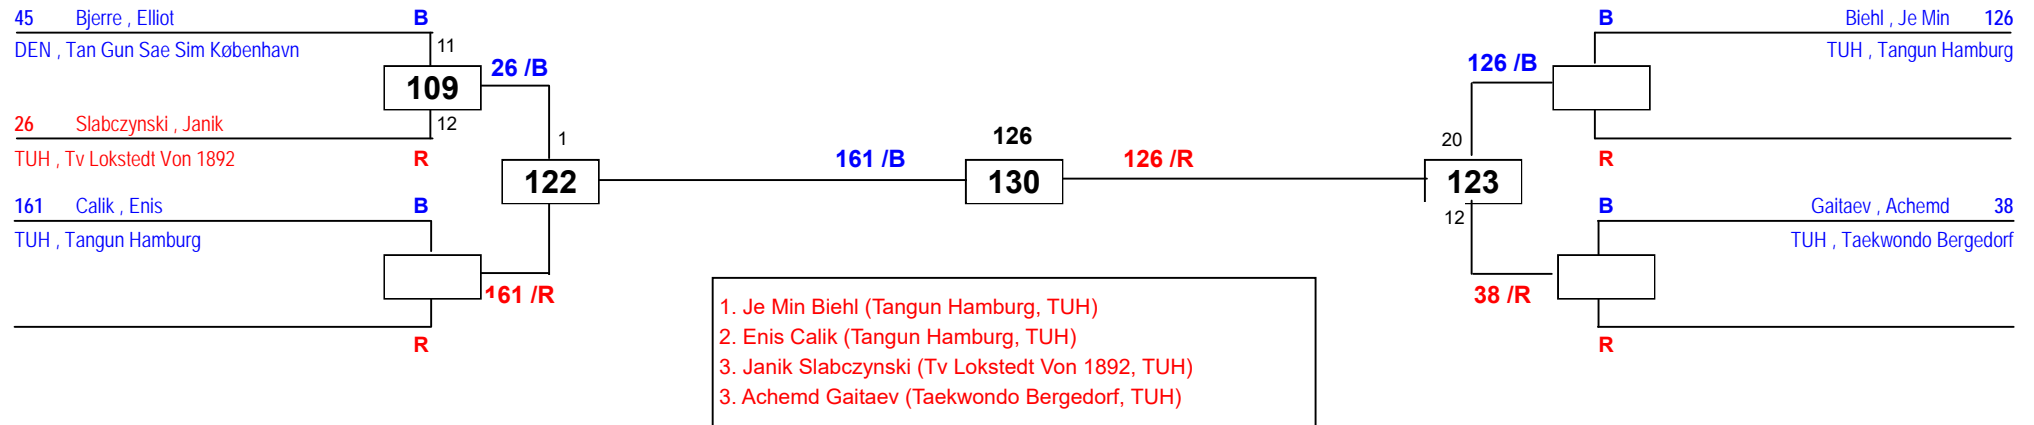

off. TVSH LEM Vollkontakt

am 18.05.2019

J Bm-37

Draw Sheet