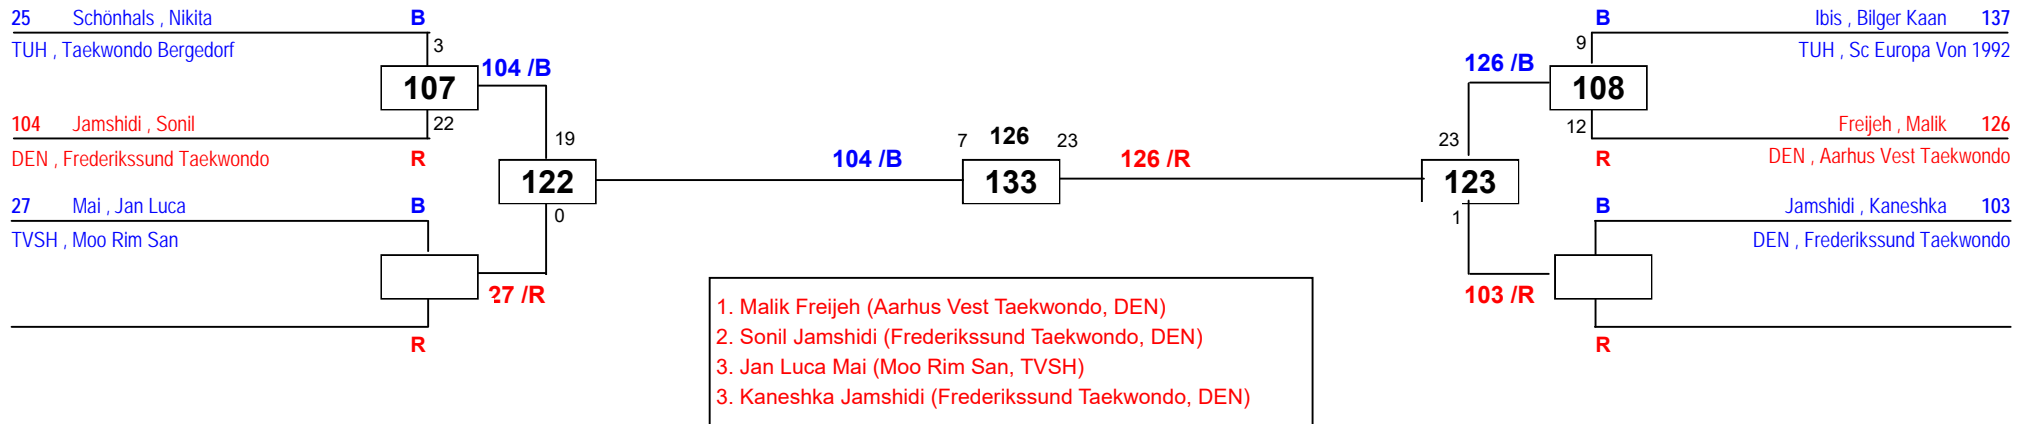

324

Sengül , Dilara 68
TVSH , Team Tvsh

1. Lea Minnie (Team Tvsh, TVSH)
 2. Dilara Sengül (Team Tvsh, TVSH)

off. TVSH LEM Vollkontakt

am 02.06.2018

J Bm-37

Draw Sheet

off. TVSH LEM Vollkontakt