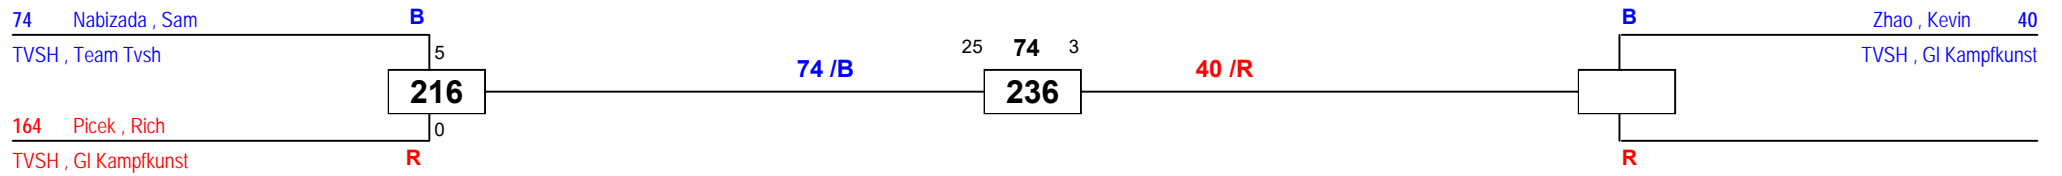

J Cm-39

Draw Sheet

off. TVSH LEM Vollkontakt

am 02.06.2018

J Cm-47

Draw Sheet

1. Sam Nabizada (Team Tvsh, TVSH)
2. Kevin Zhao (GI Kampfkunst, TVSH)
3. Rich Picek (GI Kampfkunst, TVSH)

off. TVSH LEM Vollkontakt