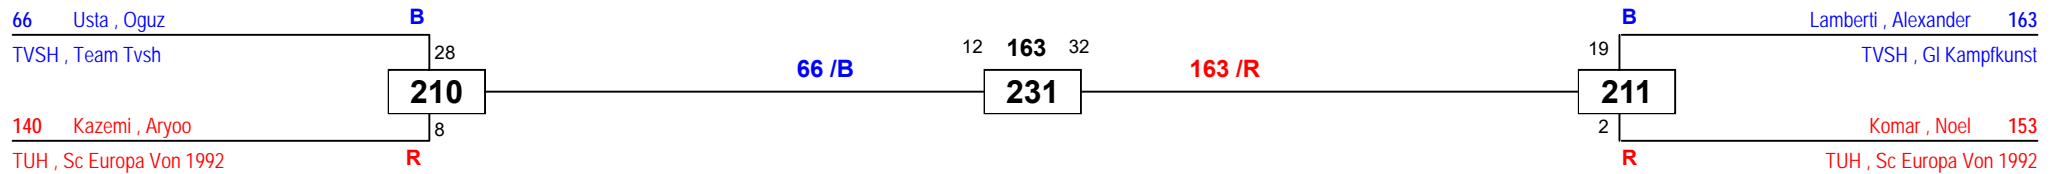

off. TVSH LEM Vollkontakt

am 02.06.2018

J Dm-32

Draw Sheet

1. Alexander Lamberti (GI Kampfkunst, TVSH)
2. Oguz Usta (Team Tvsh, TVSH)
3. Aryoo Kazemi (Sc Europa Von 1992, TUH)
3. Noel Komar (Sc Europa Von 1992, TUH)