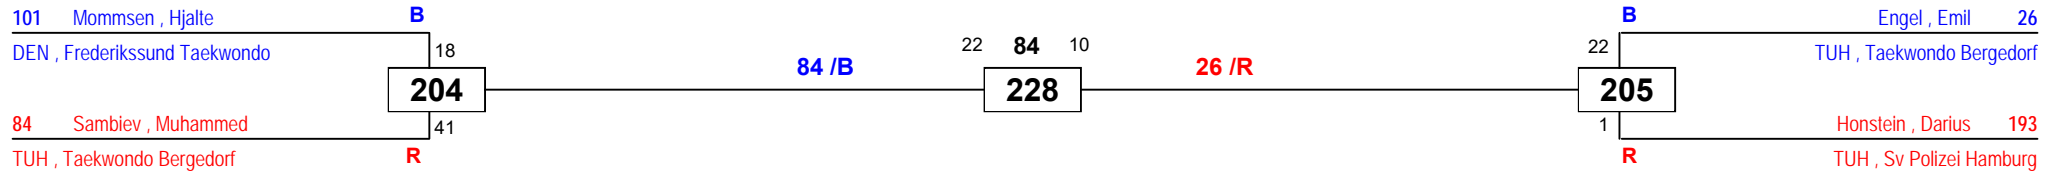

off. TVSH LEM Vollkontakt

am 02.06.2018

J Bm-41

Draw Sheet

1. Muhammed Sambiev (Taekwondo Bergedorf, TUH)
2. Emil Engel (Taekwondo Bergedorf, TUH)
3. Hjalte Mommsen (Frederikssund Taekwondo, DEN)
3. Darius Honstein (Sv Polizei Hamburg, TUH)