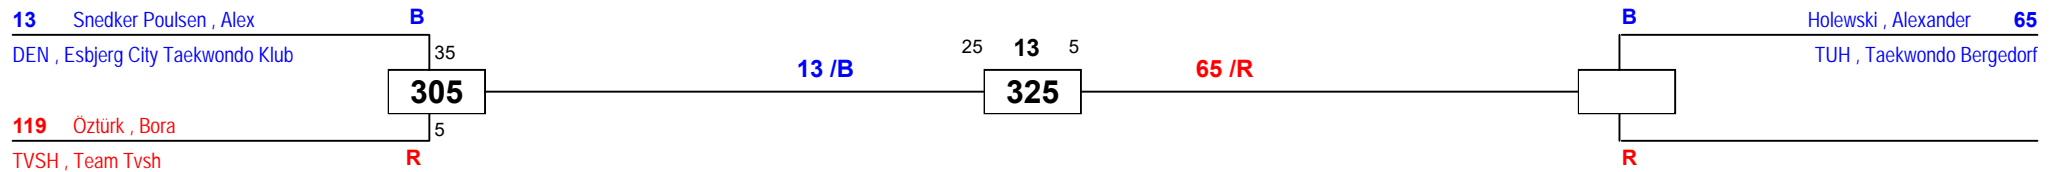

off. TVSH LEM Vollkontakt

am 20.05.2017

J Am+78

Draw Sheet

1. Alex Snedker Poulsen (Esbjerg City Taekwondo Klub, DEN)
2. Alexander Holewski (Taekwondo Bergedorf, TUH)
3. Bora Öztürk (Team Tvsh, TVSH)