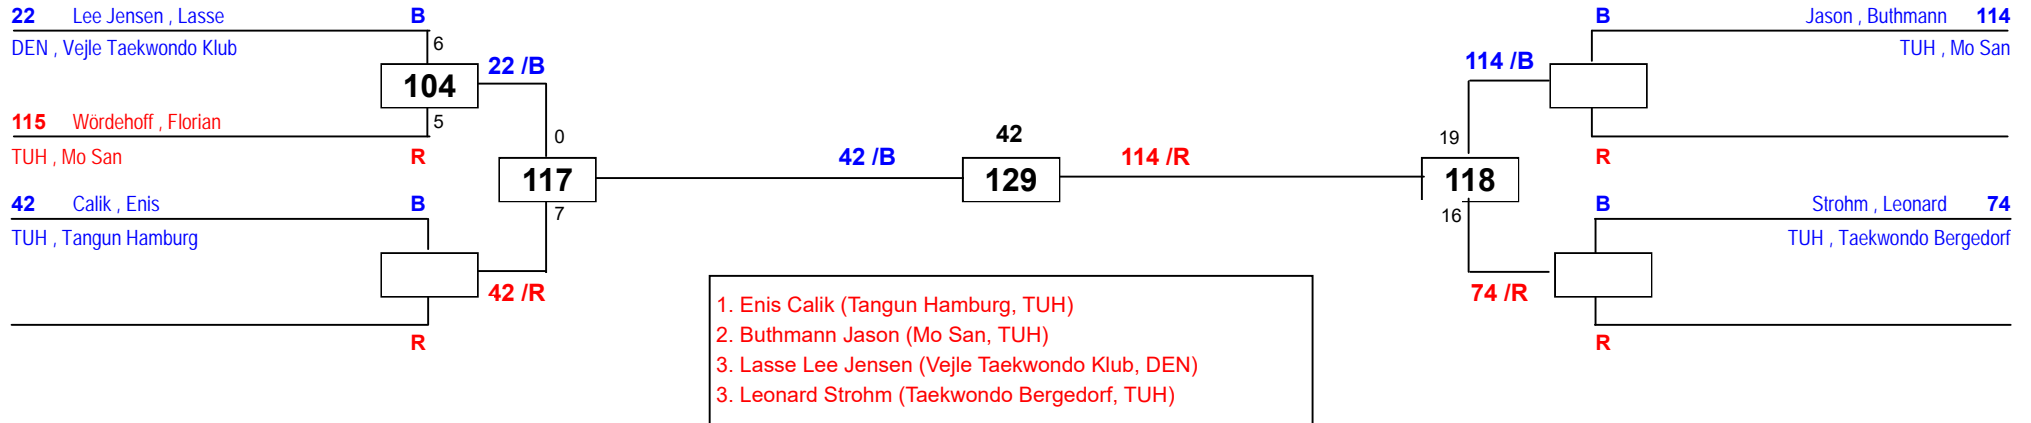

off. TVSH LEM Vollkontakt

am 20.05.2017

J Cm-32

Draw Sheet