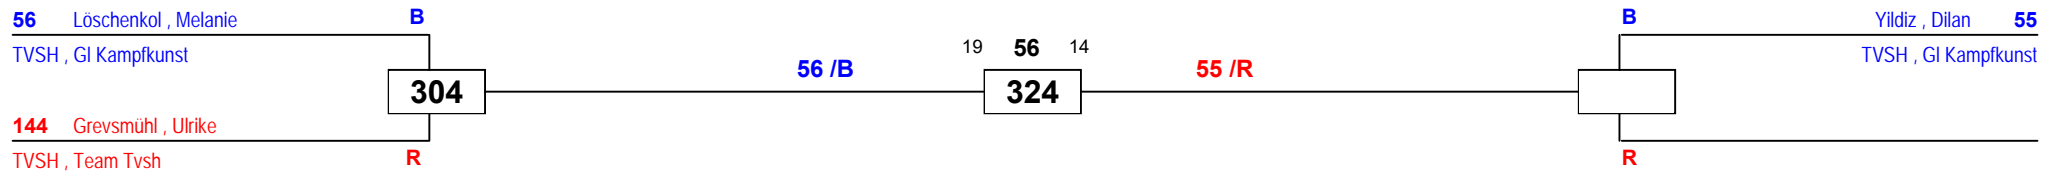

Derman , Fatma **128**

TVSH , Team Tvsh

1. Sükran Akpinar (Tangun Hamburg, TUH)
 2. Fatma Derman (Team Tvsh, TVSH)

off. TVSH LEM Vollkontakt

am 20.05.2017

D-62

Draw Sheet

1. Melanie Löschenkol (GI Kampfkunst, TVSH)
2. Dilan Yıldız (GI Kampfkunst, TVSH)
3. Ulrike Grevsmühl (Team Tvsh, TVSH)