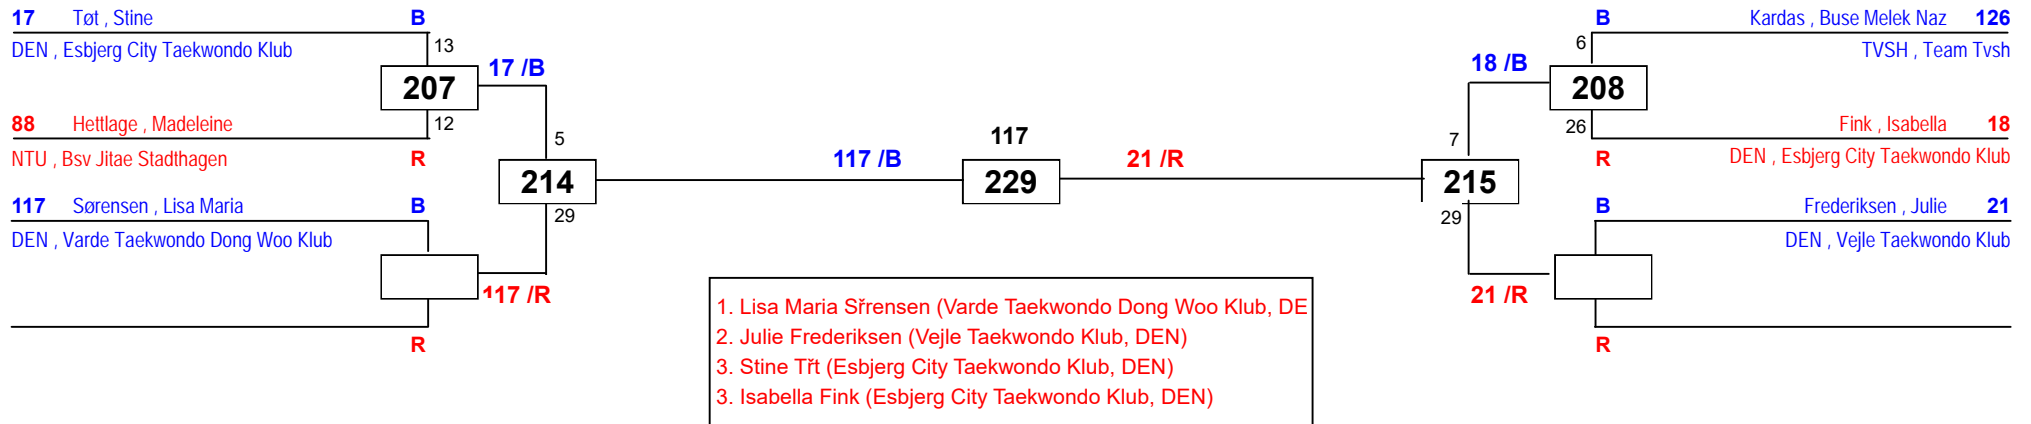

off. TVSH LEM Vollkontakt

am 20.05.2017

J Bw-51

Draw Sheet