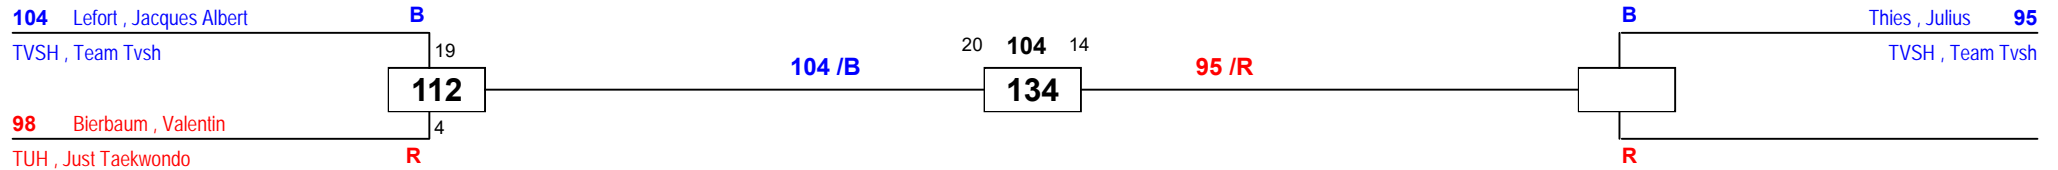

am 20.05.2017

J Bm-37

Draw Sheet

off. TVSH LEM Vollkontakt

am 20.05.2017

J Bm-41

Draw Sheet

1. Jacques Albert Lefort (Team Tvsh, TVSH)
2. Julius Thies (Team Tvsh, TVSH)
3. Valentin Bierbaum (Just Taekwondo, TUH)