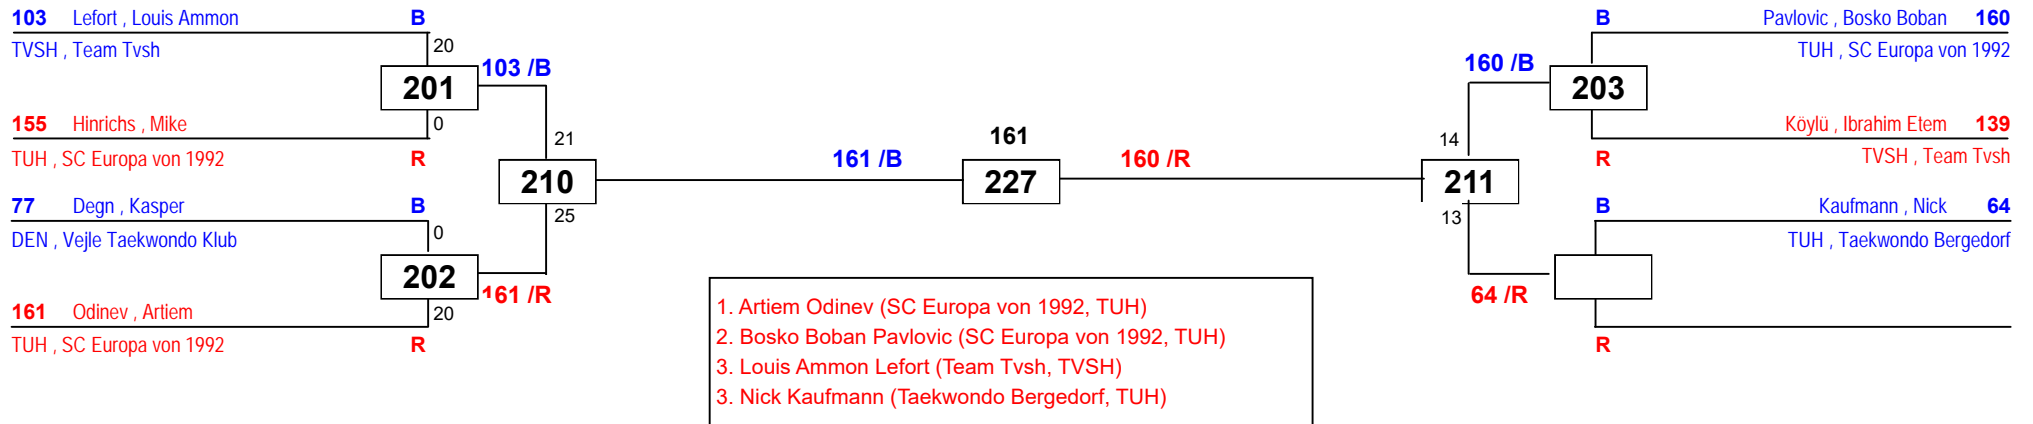

off. TVSH LEM Vollkontakt

am 20.05.2017

J Bm-45

Draw Sheet