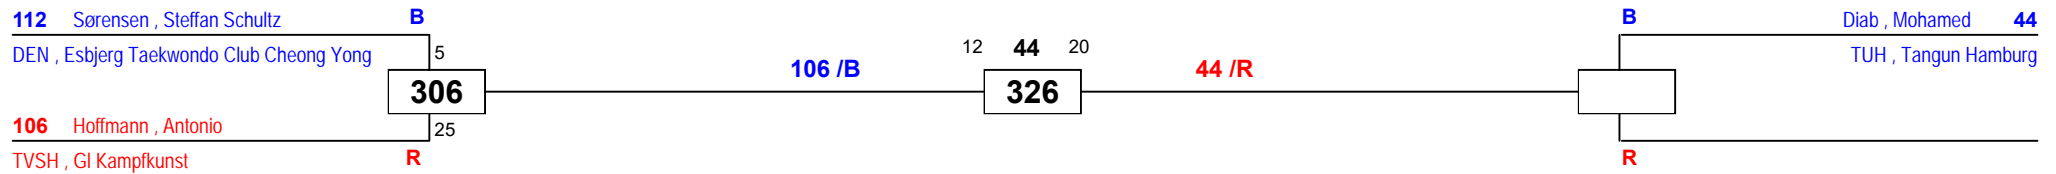

off. TVSH LEM Vollkontakt

am 20.05.2017

J Am-78

Draw Sheet

1. Mohamed Diab (Tangun Hamburg, TUH)
2. Antonio Hoffmann (GI Kampfkunst, TVSH)
3. Steffan Schultz Sørensen (Esbjerg Taekwondo Club Cheong)