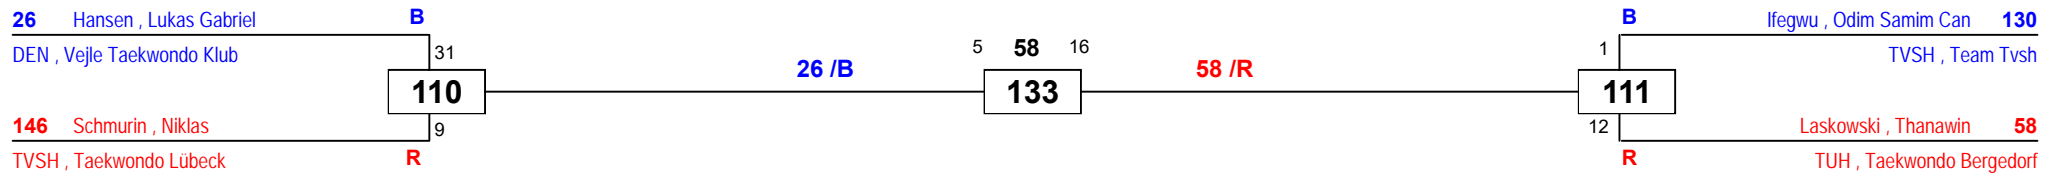

TVSH , Team Tvsh

1. Mert Ismail Bodur (Team Tvsh, TVSH)
 2. Ilija Johanson (Team Tvsh, TVSH)

off. TVSH LEM Vollkontakt

am 20.05.2017

J Dm-29

Draw Sheet

1. Thanawin Laskowski (Taekwondo Bergedorf, TUH)
2. Lukas Gabriel Hansen (Vejle Taekwondo Klub, DEN)
3. Niklas Schmurin (Taekwondo Lübeck, TVSH)
3. Odim Samim Can Ifegwu (Team Tvsh, TVSH)