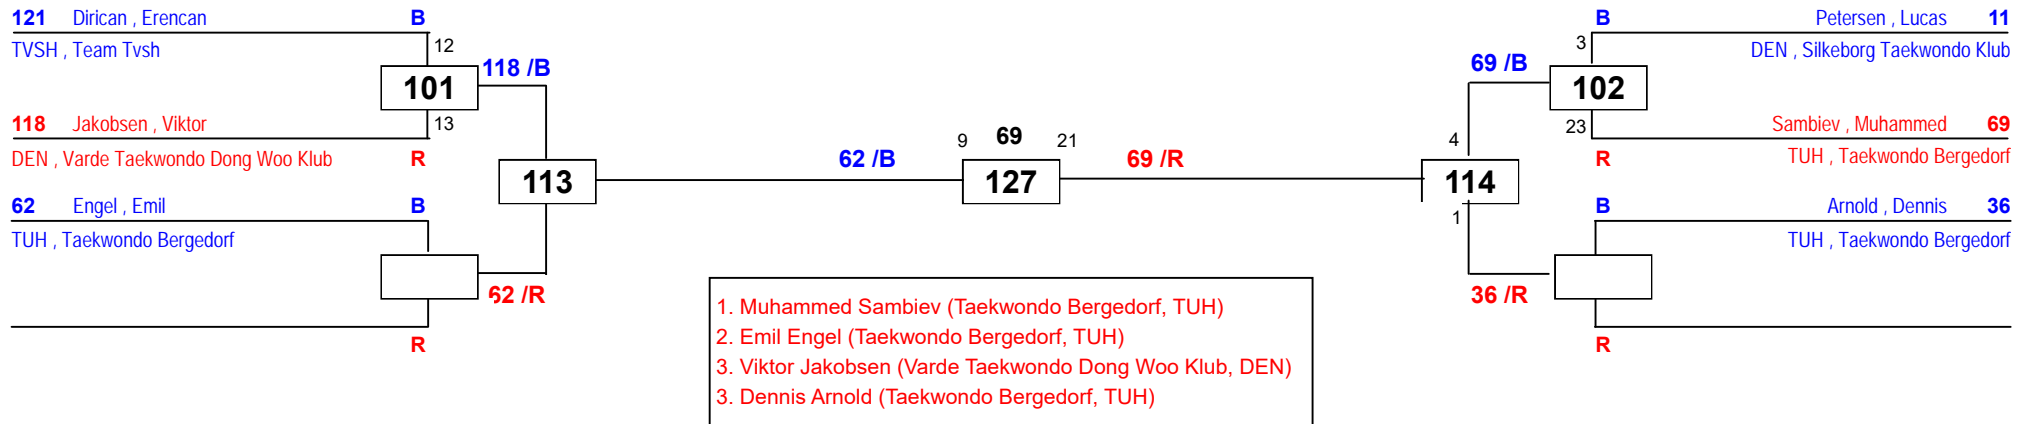

off. TVSH LEM Vollkontakt

am 20.05.2017

J Bm-37

Draw Sheet