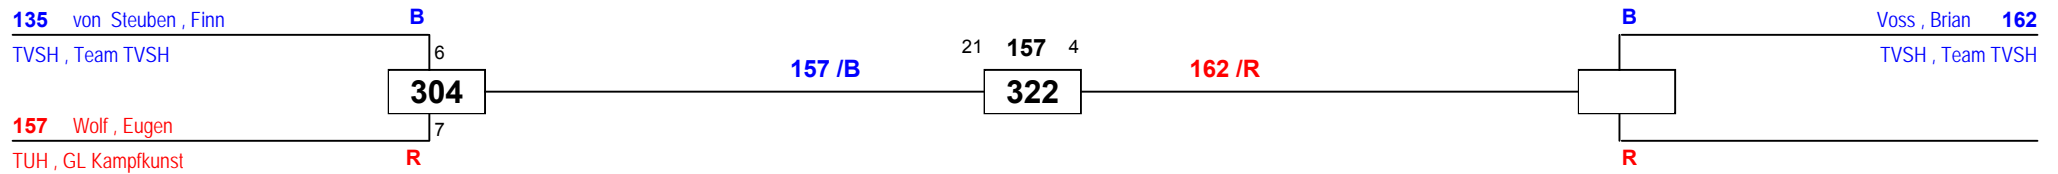

int. Schleswig-Holstein Cup

am 14.11.2015

H-80

Draw Sheet

1. Eugen Wolf (GL Kampfkunst, TUH)
2. Brian Voss (Team TVSH, TVSH)
3. Finn von Steuben (Team TVSH, TVSH)