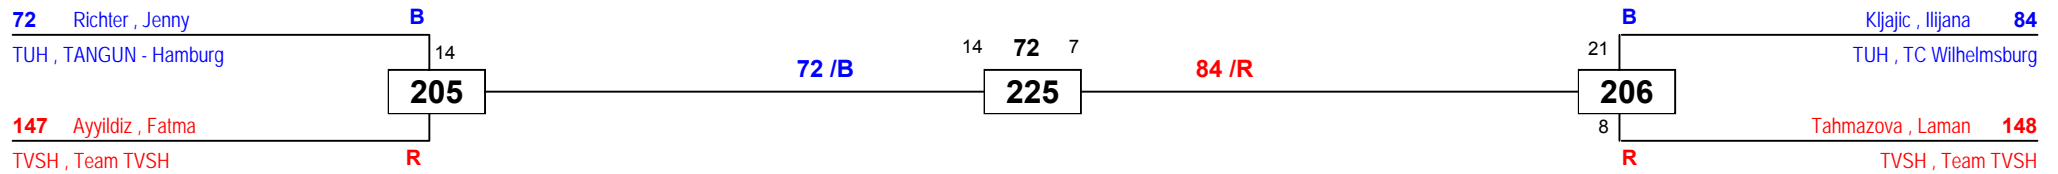

int. Schleswig-Holstein Cup

am 14.11.2015

D-57

Draw Sheet

1. Jenny Richter (TANGUN - Hamburg, TUH)
2. Ilijana Kljajic (TC Wilhelmsburg, TUH)
3. Fatma Ayyildiz (Team TVSH, TVSH)
3. Laman Tahmazova (Team TVSH, TVSH)