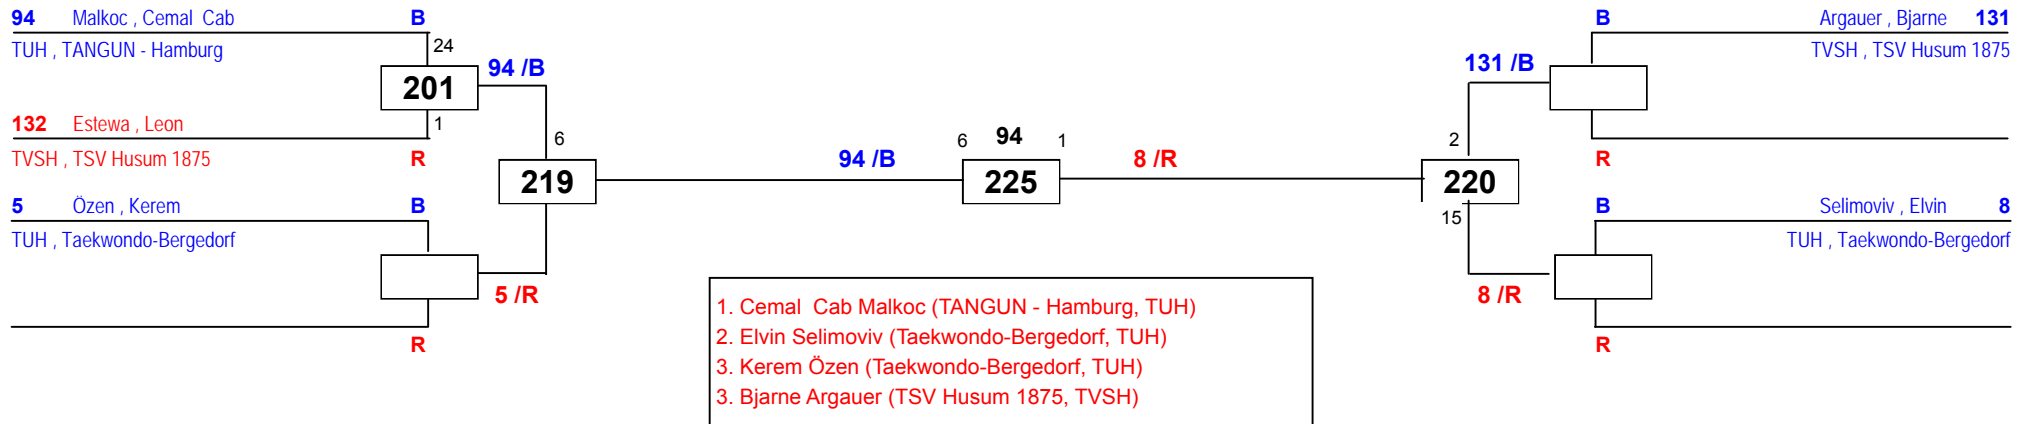

off. TVSH LEM Vollkontakt

am 30.05.2015

J Bm-45

Draw Sheet