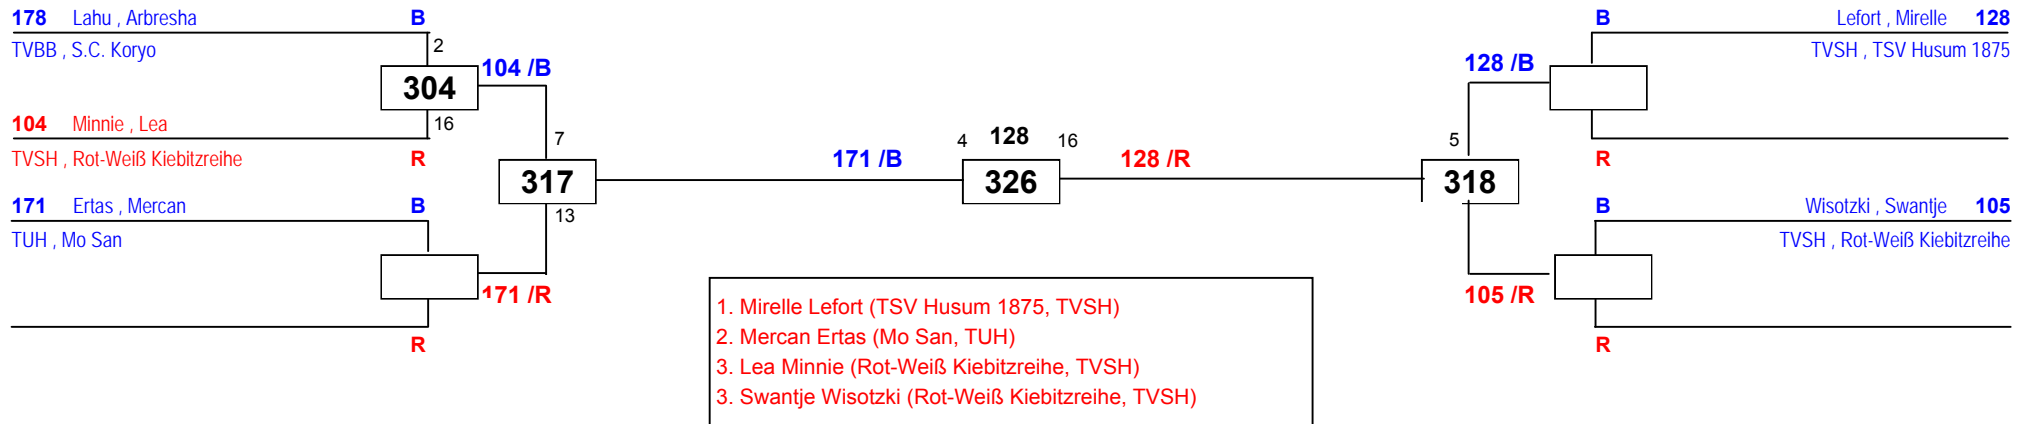

off. TVSH LEM Vollkontakt

am 30.05.2015

J Bw-51

Draw Sheet