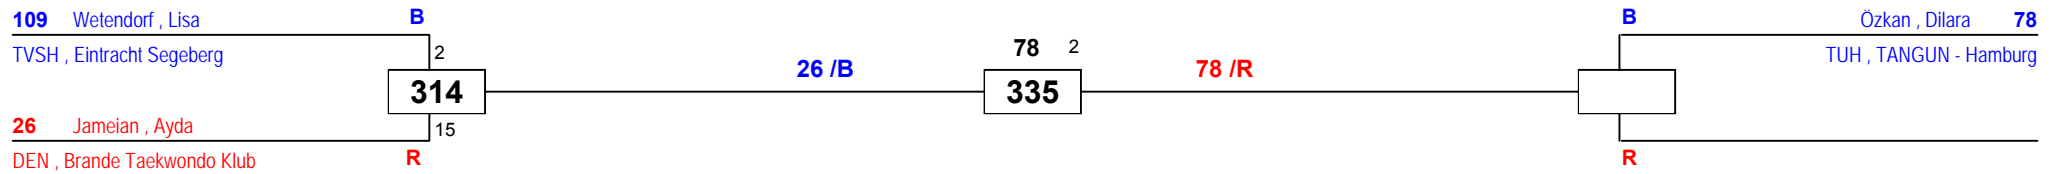

off. TVSH LEM Vollkontakt

am 30.05.2015

J Bw-51

Draw Sheet

off. TVSH LEM Vollkontakt

am 30.05.2015

J Bw-55

Draw Sheet