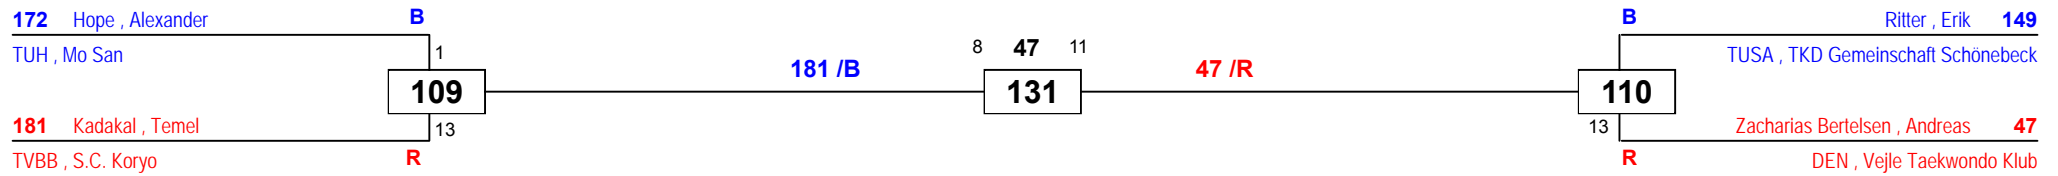

off. TVSH LEM Vollkontakt

am 30.05.2015

J Cm-27

Draw Sheet

1. Andreas Zacharias Bertelsen (Vejle Taekwondo Klub, DEN)
2. Temel Kadakal (S.C. Koryo, TVBB)
3. Alexander Hope (Mo San, TUH)
3. Erik Ritter (TKD Gemeinschaft Schönebeck, TUSA)